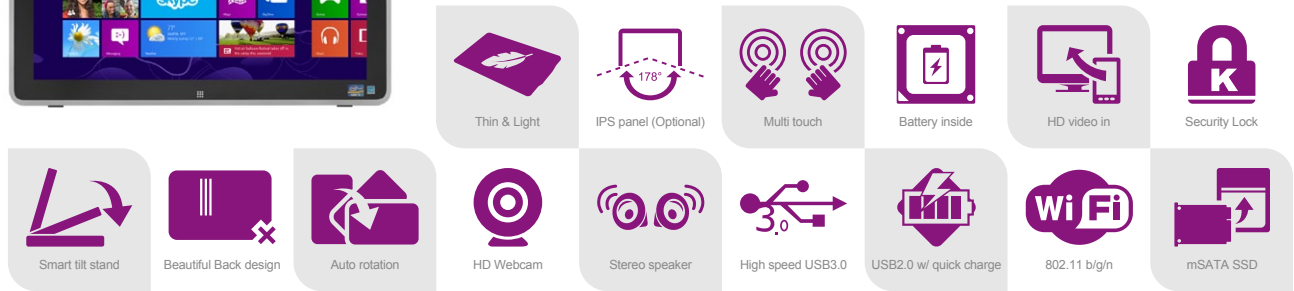

Thin & light system design with smart-tilt stand and optional battery, which gives you a free unconstrained all new pc experience, anywhere, anytime ~

Multi users

The 19.5" wide-viewing panel w/ 10 point multi-touch capability brings you new collaborative interaction with your friends, more than any tablet device you ever have~

Dual OS

Work hard with Windows OS & Office for productive tasks; Play hard with Android OS & APPs for best entertainment and enjoyment~

AIO 200

19.5 inch AIO

AIO200 L6 system		200B (Stationary AIO)	200S (Portable AIO)
Bare Bone System			
Chassis	White / Black	White or Black	White or Black
Panel	19.5", 1600x900 resolution, TN panel	✓	✓
	19.5", 1600x900 resolution, IPS panel	✓ (optional)	✓ (optional)
Touch Panel	19.5", 1600x900 resolution, IPS panel, Ultralight		✓ (optional)
	Projective capacitive touch support 10 fingers touch	✓ (optional)	✓
Battery	Li-polymer cell, 4S1P, 16000mAh, 60Wh, >3Hr battery life		✓
Wall Mount	VESA Mount (10cm x 10cm)	✓	✓
Stand Type	Flat L-stand	✓	✓
Security Lock	Kensington Lock	✓	✓
Speaker	2W+2W L/R speakers	✓	✓
Webcam	1.0M HD (720p) 16:9 Lens with two digital microphone	✓	✓
Wireless Antenna	Support 802.11 b/g/n	✓	✓
Power Adapter	19V, 65W; Power cord 1 M	✓	✓
Basic Front Button	Power button; HD-in button; Volumn up/down; Rotation lock; Home button	✓	✓
Board			
Main board standard function	CPU/Chipset: Intel Bay Trail-M SOC, N2900 Series (*Compatible with N1800 and N3500 Series); Form factor: Proprietary; DDR3L So-Dimm Slot x 1 (up to 8GB); Full-length Mini PCIe slot x 1; Half-length MiniPCIe slot x 1; HDMI-in x 1; USB3.0 x 1; USB 2.0 w/ quick charging; Audio Mic in/Line out combo jack x 1; SD card reader x 1; DC Inlet x 1	✓	✓
Operating System			
OS	Windows 8.1; Android 4.4; Dual OS: Windows 8.1 & Andorid 4.4	✓	✓
Option Module			
Wi-Fi	Mini. Card, 802.11 b/g/n, with BT	✓	✓
NFC	NFC module (Read for Mifare)	✓	✓
Packing			
Packing	Single packing	✓	✓