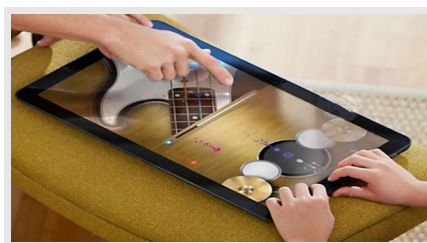

Thin & light system design with smart-tilt stand and optional battery, which gives you a free unconstrained all new pc experience, anywhere, anytime ~

Multi users

The 19.5" wide-viewing panel w/ 10 point multi-touch capability brings you new collaborative interaction with your friends, more than any tablet device you ever have~

Dual OS

Work hard with Windows OS & Office for productive tasks; Play hard with Android OS & APPs for best entertainment and enjoyment~

AIO 200

19.5 inch AIO

AIO200 L6 system		200B (Stationary AIO)	200S (Portable AIO)
Bare Bone System			
Chassis	White / Black	White or Black	White or Black
Panel	19.5", 1600x900 resolution, TN panel	✓	✓
	19.5", 1600x900 resolution, IPS panel	✓ (optional)	✓ (optional)
Touch Panel	19.5", 1600x900 resolution, IPS panel, Ultralight		✓ (optional)
	Projective capacitive touch support 10 fingers touch	✓ (optional)	✓
Battery	Li-polymer cell, 4S1P, 16000mAh, 60Wh, >3Hr battery life		✓
Wall Mount	VESA Mount (10cm x 10cm)	✓	✓
Stand Type	Flat L-stand	✓	✓
Security Lock	Kensington Lock	✓	✓
Speaker	2W+2W L/R speakers	✓	✓
Webcam	1.0M HD (720p) 16:9 Lens with two digital microphone	✓	✓
Wireless Antenna	Support 802.11 b/g/n	✓	✓
Power Adapter	19V, 65W; Power cord 1 M	✓	✓
Basic Front Button	Power button; HD-in button; Volumn up/down; Rotation lock; Home button	✓	✓
Board			
Main board standard function	CPU/Chipset: Intel Bay Trail-M SOC, N2900 Series (*Compatible with N1800 and N3500 Series); Form factor: Proprietary; DDR3L So-Dimm Slot x 1 (up to 8GB); Full-length Mini PCIe slot x 1; Half-length MiniPCIe slot x 1; HDMI-in x 1; USB3.0 x 1; USB 2.0 w/ quick charging; Audio Mic in/Line out combo jack x 1; SD card reader x 1; DC Inlet x 1	✓	✓
Operating System			
OS	Windows 8.1; Android 4.4; Dual OS: Windows 8.1 & Andorid 4.4	✓	✓
Option Module			
Wi-Fi	Mini. Card, 802.11 b/g/n, with BT	✓	✓
NFC	NFC module (Read for Mifare)	✓	✓
Packing			
Packing	Single packing	✓	✓