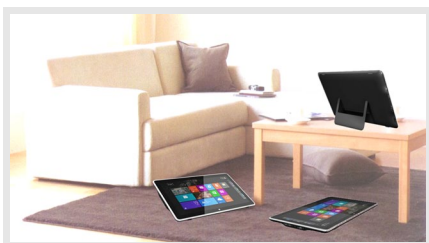

To redefine the PC we know

An AIO PC brings all scenarios and friends together in one

Different scenarios

Thin & light system design with smart-tilt stand and optional battery, which gives you a free unconstrained all new pc experience, anywhere, anytime ~